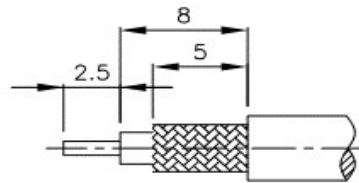

SB-1407-W

SMB Winkel Pin female crimp /

RG174, RG316

(Recommended Stripping Dimension)

NO	DESCRIPTION	MATERIAL	Q'TY	FINISH
1	BODY 1	BRASS	1	GOLD
2	INSULATION 1	TEFLON	1	TEFLON
3	PIN	BE CU	1	GOLD
4	BODY 2	BRASS	1	GOLD
5	BODY 3	BRASS	1	GOLD
6	INSULATION 2	TEFLON	1	TEFLON
7	WASHER 1	BRASS	1	GOLD
8	RING	BRASS	1	GOLD