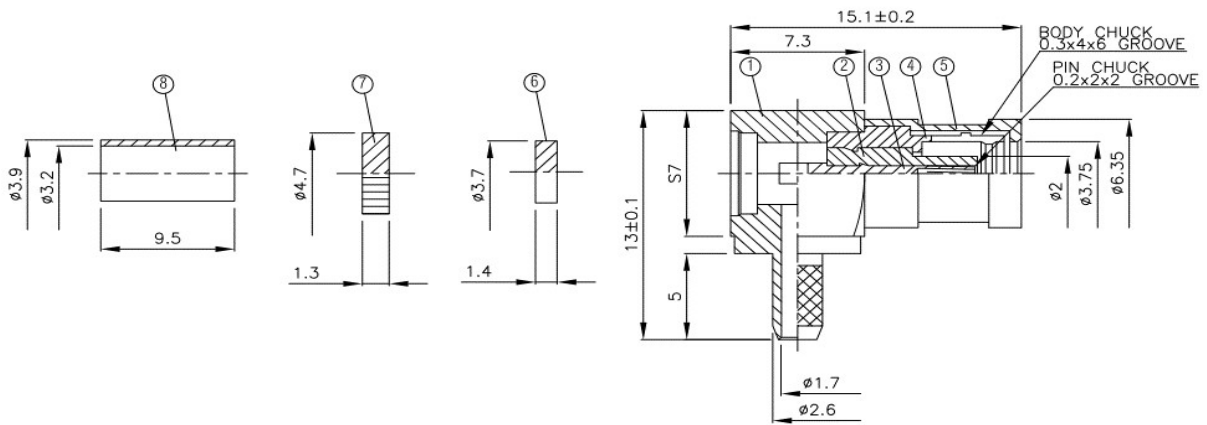

SB-1407-W

SMB Winkel Pin female crimp /

RG174, RG316

(Recommended Stripping Dimension)

NO	DESCRIPTION	MATERIAL	Q'TY	FINISH
1	BODY 1	BRASS	1	GOLD
2	INSULATION 1	TEFLON	1	TEFLON
3	PIN	BE CU	1	GOLD
4	BODY 2	BRASS	1	GOLD
5	BODY 3	BRASS	1	GOLD
6	INSULATION 2	TEFLON	1	TEFLON
7	WASHER 1	BRASS	1	GOLD
8	RING	BRASS	1	GOLD